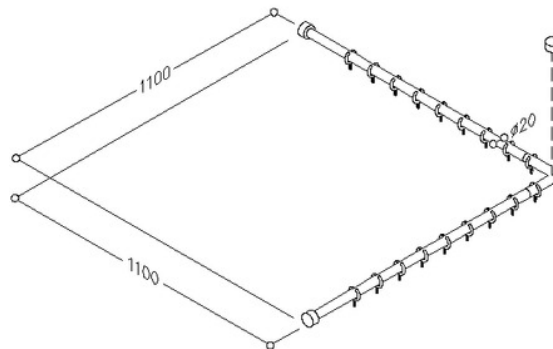

NORMBAU GmbH
Schwarzwaldstraße 15
77871 Renchen/Germany
Telefon +49(0)7843 / 704 - 0
Telefax +49(0)7843 / 704 - 43
www.normbau.de normbau@allegion.com